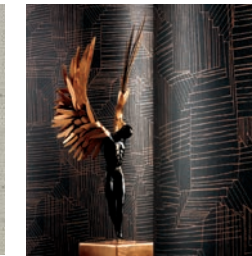

DN2-ZTO-01 White Point

DN2-ZTO-02 Meditation

DN2-ZTO-03 Grey Shore

DN2-ZTO-04 Ledge

DN2-ZTO-05 Milestone

DN2-ZTO-06 Lucky Yew

DN2-ZTO-07 Nearly Night

DN2-ZTO-08 Andros Blue

DN2-ZTO-17 Firepit

DN2-ZTO-18 Prima Donna Silver

FOR SIMILAR TEXTURES  
CLICK HERE

Type II 20 oz | Width: 52"/54" | Backing: Osnaburg | Match: Random Match Reversible Pattern  
Repeat 27"H x 24"V | Fire Rating: Class A | Flame Spread: 20 | Smoke Development: 45