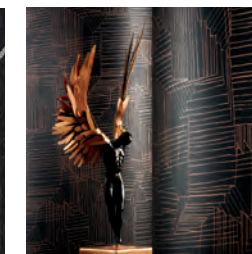

DN2-IZY-09 Night Blue

DN2-IZY-10 Grain

DN2-IZY-11 Celery Seed

DN2-IZY-12 Glacier

DN2-IZY-13 Toffee

DN2-IZY-14 Harbor

DN2-IZY-15 Slate

DN2-IZY-16 Spice

DN2-IZY-17 Brownstone

DN2-IZY-18 Black Platinum

FOR SIMILAR TEXTURES  
CLICK HERE

Type II 20 oz | Width: 52"/54" | Backing: Osnaburg | Match: Random Match Reversible Pattern  
Repeat 27"H x 21"V | Fire Rating: Class A | Flame Spread: 15 | Smoke Development: 20